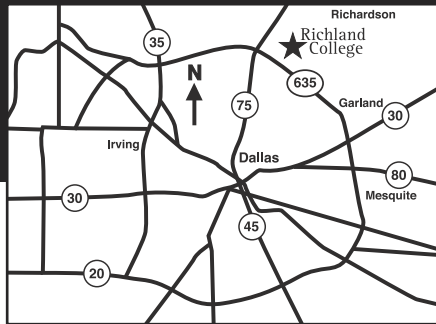

Welcome – 2017 DCCCD Curriculum Workshop

Soccer Fields

Park Here

★ Fannin Hall - Sign In/ Opening Session

- Designated Smoking Area
- Accessible Parking
- Parking Lots
- DART Bus Stop

A Alamito	E El Paso	H Hondo	M Medina	R LeCroy Center	U Uvalde
B Bonham	F Fannin	K Kiowa	N Neches	SH Sabine	WH Wichita
D Del Rio	G Guadalupe	L Lavaca	P Pecos	T Thunderduck	Y Yegua