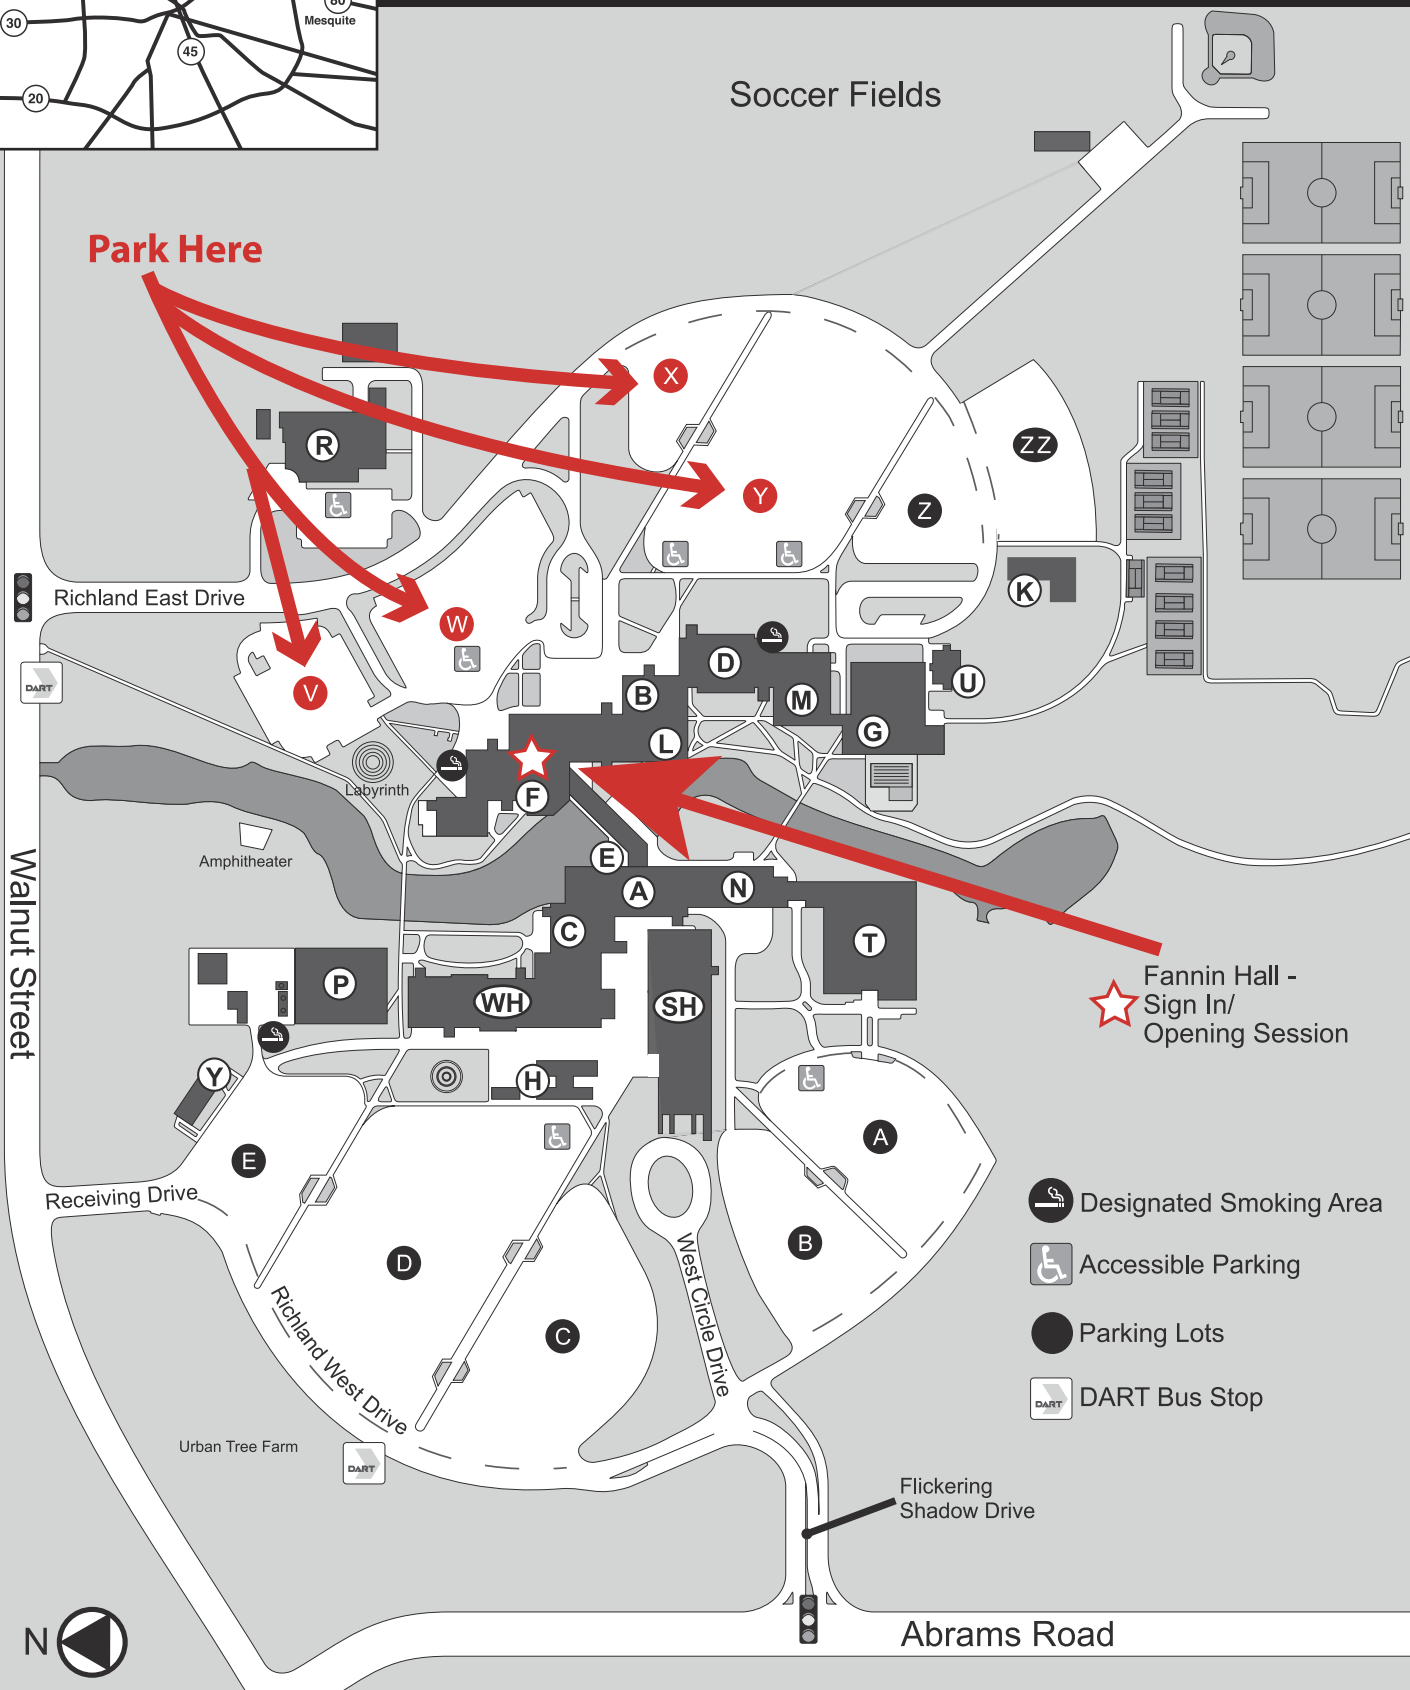

Welcome – 2017 DCCCD Curriculum Workshop

Soccer Fields

Park Here

★ Fannin Hall - Sign In/ Opening Session

- Designated Smoking Area
- Accessible Parking
- Parking Lots
- DART Bus Stop

A Alamito	E El Paso	H Hondo	M Medina	R LeCroy Center	U Uvalde
B Bonham	F Fannin	K Kiowa	N Neches	SH Sabine	WH Wichita
D Del Rio	G Guadalupe	L Lavaca	P Pecos	T Thunderduck	Y Yegua